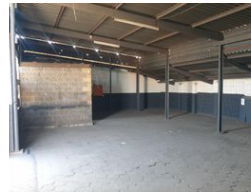

Kyle Redford
0832605042
kyle@grose.co.za

Contact Head Office

011 917 3096

167 Heidelberg Road
Boksburg South Ext.2
Boksburg

SOLE MANDATE

Web Ref CL2037

R14,940 pm

Gross Monthly Rental R14,940 Excl. VAT

0 0

180 Square meter + 423 square meter hard yard mixed use workshop (First month rental free)

180 Square meters of commercial / Industrial space or workshop + 423 square meters of hard yard within a secure park in Vulcania Brakpan. Hosts 60 amps of power as well as communal bathrooms in the center of the park. Available for mixed use. Nature of business dependent. Access for all truck sizes. The rental amount ex vat per month is R14,940.00

Contact me today for more information or to make arrangements for a viewing.

Features

Zoning Industrial

Interior

Power Amps 60

Sizes

Floor Size 180m²