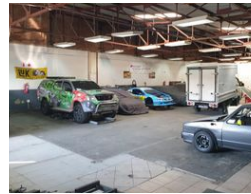

Kyle Redford
0832605042
kyle@grose.co.za

Contact Head Office

011 917 3096

167 Heidelberg Road
Boksburg South Ext.2
Boksburg

359m² Warehouse To Let in Boksburg Central

Web Ref KR7474

R14,000 pm

Gross Monthly Rental R14,000 Excl. VAT

0 0

Huge worksop / Warehouse for rent

Massive workshop in the Boksburg CBD available immediately. Hosts 359 Square meters of usable floor space. 4 Meter high

Features

Zoning Industrial

Sizes

Floor Size 359m²